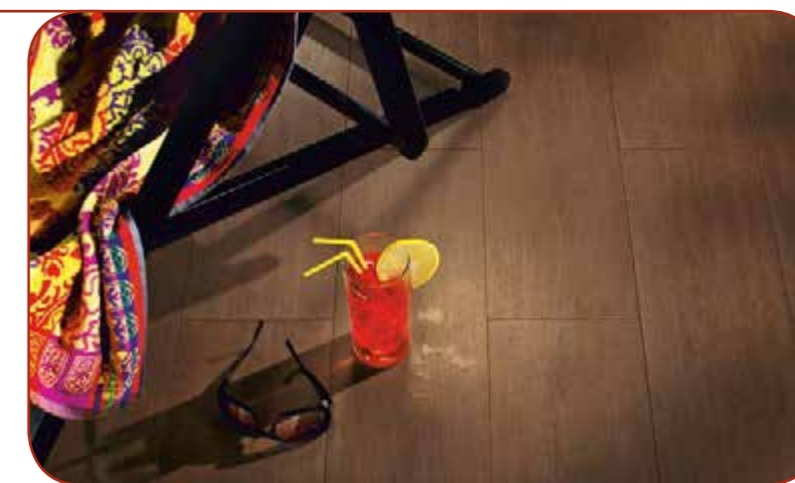

Не подвержен тепловому расширению

Non subisce dilatazioni termiche
Resistant to thermal expansion

6