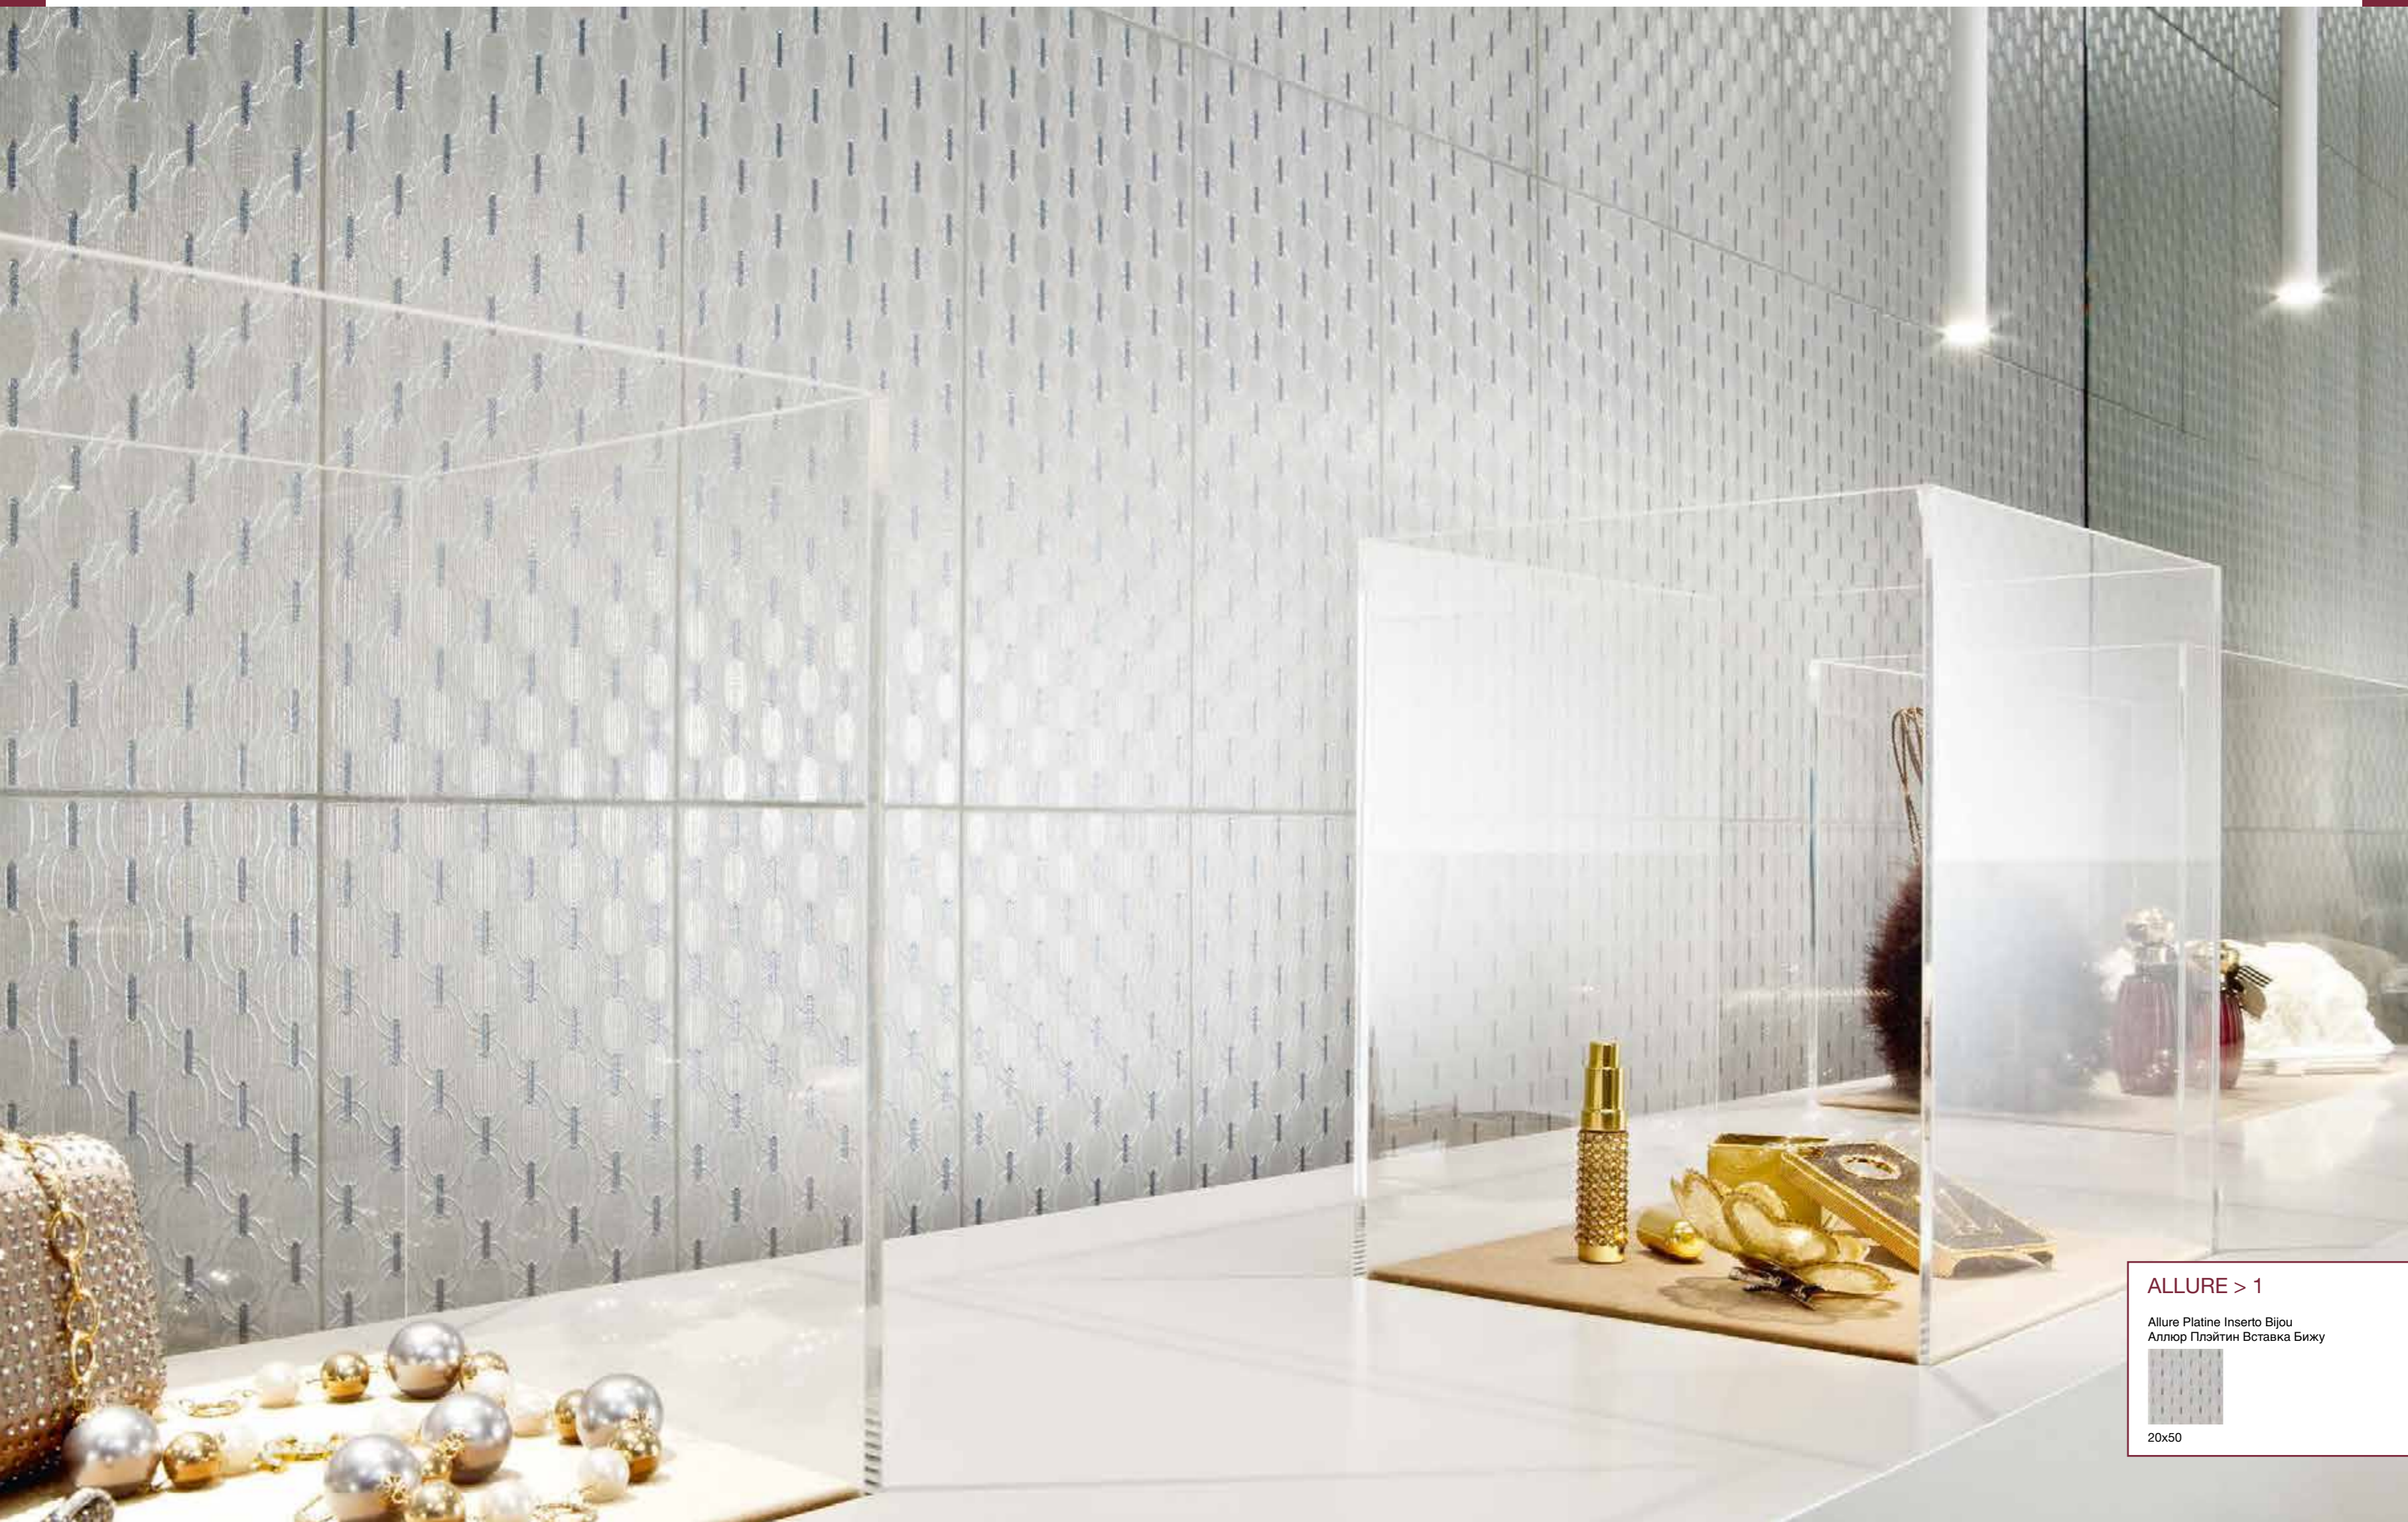

20x50 CM

ALLURE > 1

Allure Platine Inserto Bijou
Аллур Плейтин Вставка Бижу

20x50